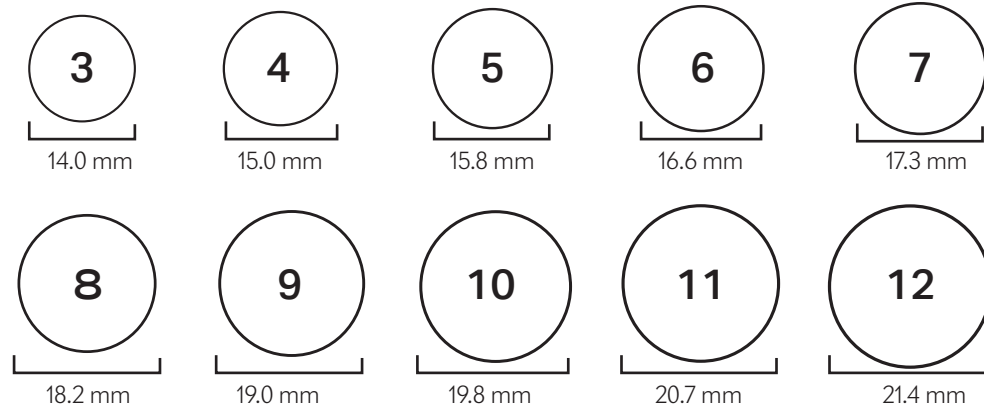

## RING CHART:

---

---

Print out pdf at 100%. Find a ring that you already own that fits your finger. Place the ring on top of the circles to find your size.